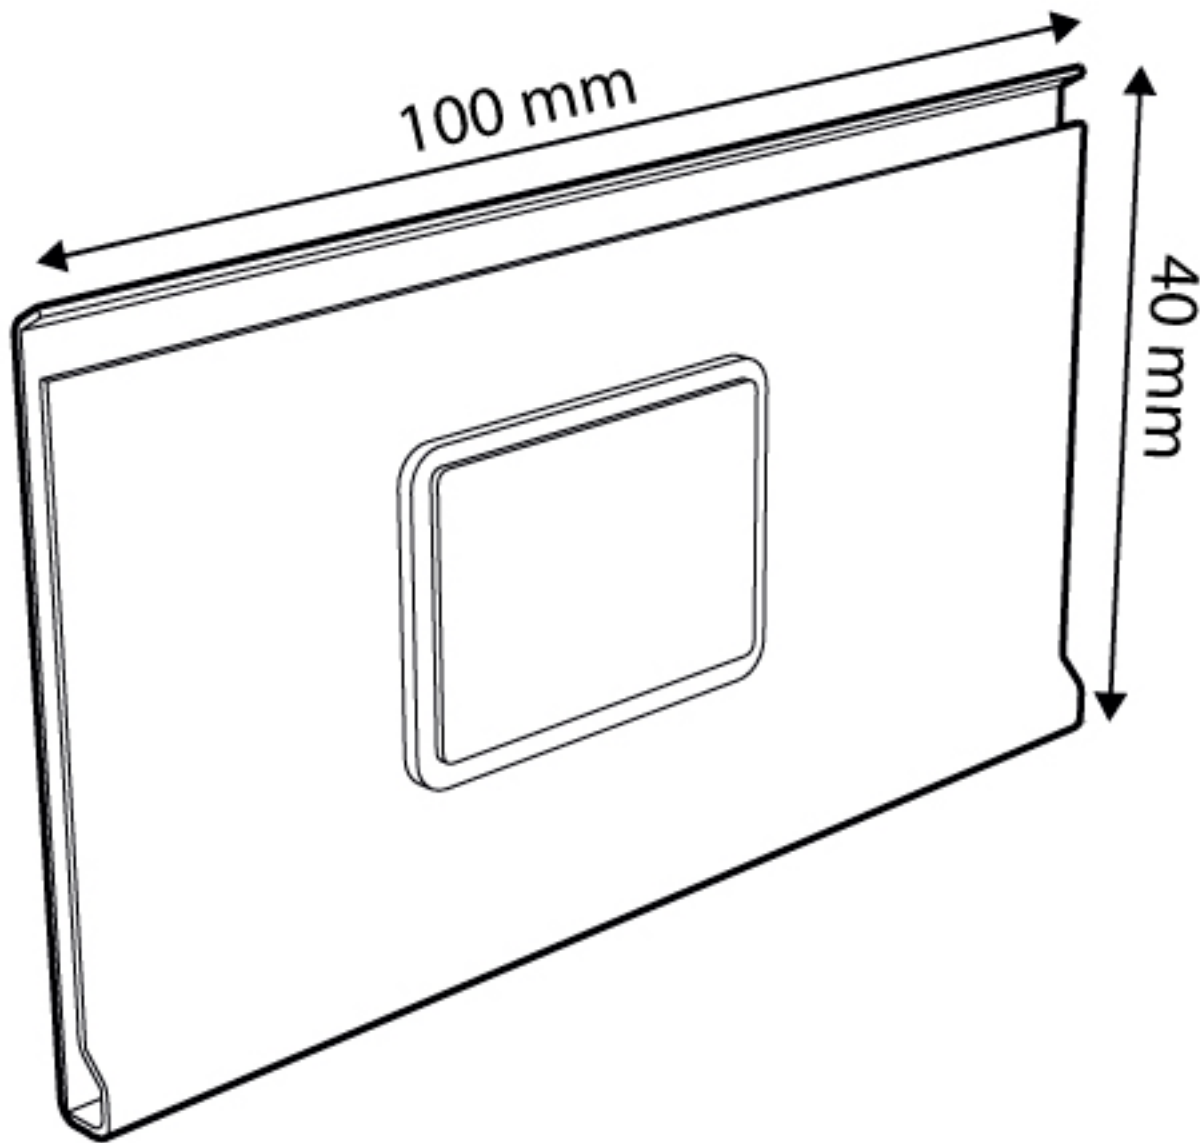

CONFIDENTIAL: Accessible only internally and to the client

The customer accepts the product in the form presented here

Client:

Designed according to the specifications from the client

<i>Client:</i>	XXX
<i>Product Code:</i>	PPE 005C-00_WHI
<i>Project Manager:</i>	XXX
<i>Designer:</i>	XXX

<i>Date:</i>	16.05.2022
<i>Print:</i>	-
<i>Overall dimensions:</i>	100x40mm
<i>Page:</i>	1/1

<i>Material:</i>	plastic
<i>Note:</i>	profil DBR cu adaptor pe spate pe spate are fixat un adaptor CLICK universal FAP 039, facandu-l astfel compatibil cu toate accesoriile CLICK si CLEAR-GRIP

<i>Unit :</i>	mm
ARTMATCH OUR CUSTOMERS SELL BETTER